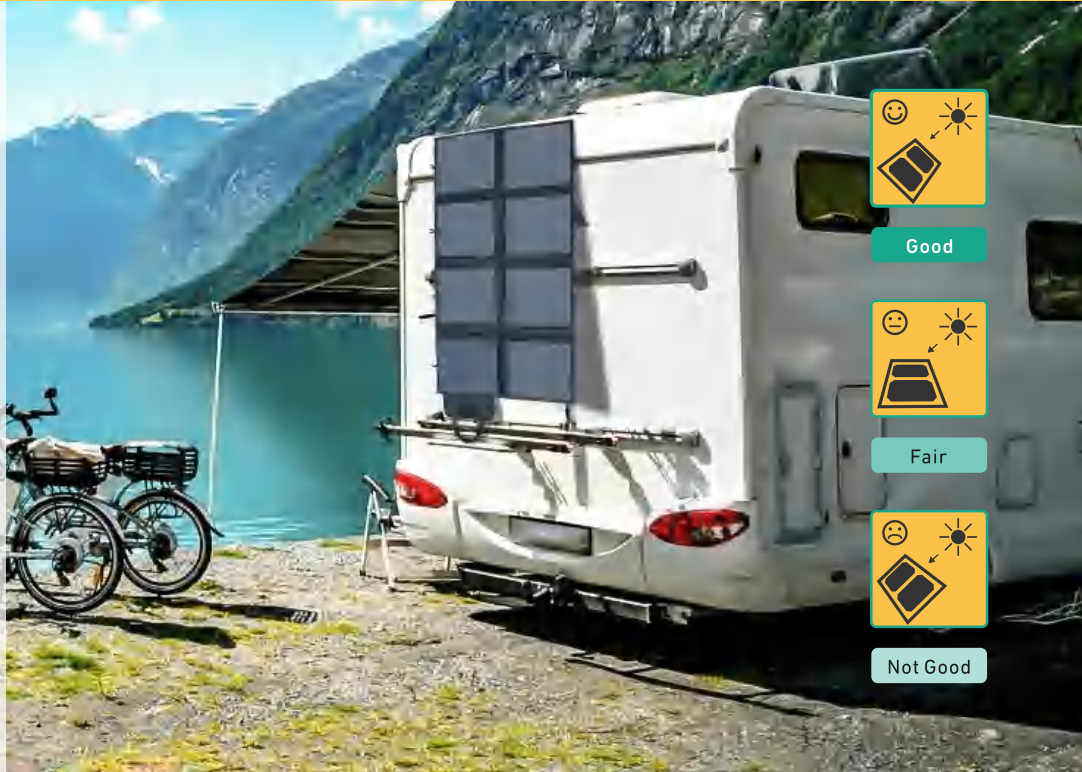

REALEEN

FEATURES

- Special golf surface design; ETFE material from Japan
- High efficiency monocrystalline solar cells
- Foldable design and ultra-light weight, easy to carry
- Built-in voltage regulator

Good

Fair

Not Good

电压 V_{mp}
18V

控制器 Controller
10A / 12V

净重 N.W.
4.40Kg

展开尺寸 Open Dimension
1033*739*6mm

折叠尺寸 Folded Dimension
504*357*75mm