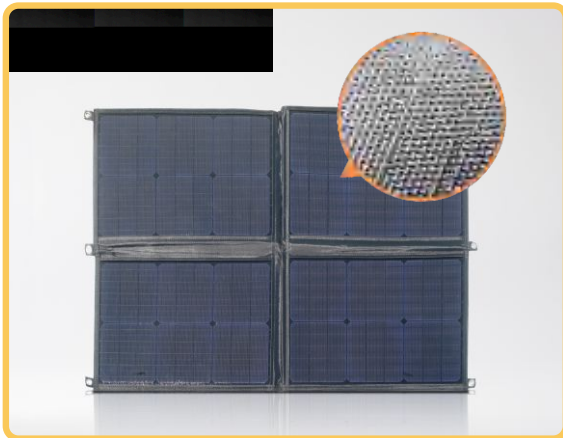

REALEEN

FEATURES

- Special golf surface design; ETFE material from Japan
- High efficiency monocrystalline solar cells
- Foldable design and ultra-light weight, easy to carry
- Built-in voltage regulator

Good

Fair

Not Good

电压 V_{mp}
18V

控制器 Controller
10A / 12V

净重 N.W.
4.40Kg

展开尺寸 Open Dimension
1033*739*6mm

折叠尺寸 Folded Dimension
504*357*75mm